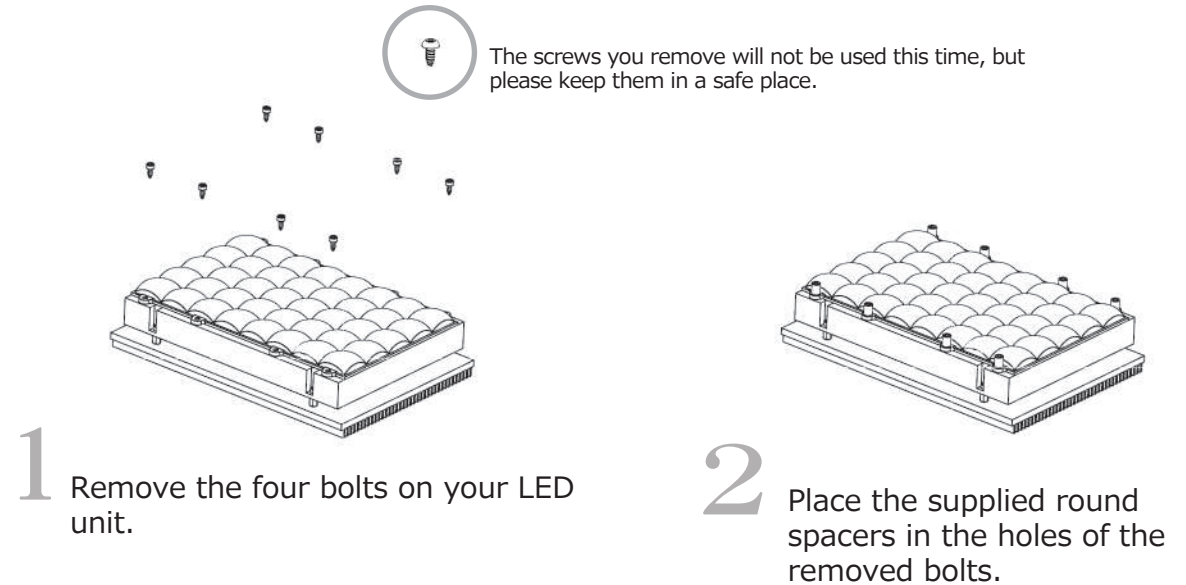

Diffuser3D

Assembly Manual 3D-093-001A

Phrozen 9.3inch MonoLCD ParaLED V2.0 ParaLED V3.0 Model with Square Lens 5×8

Product Contents

The screws you remove will not be used this time, but please keep them in a safe place.