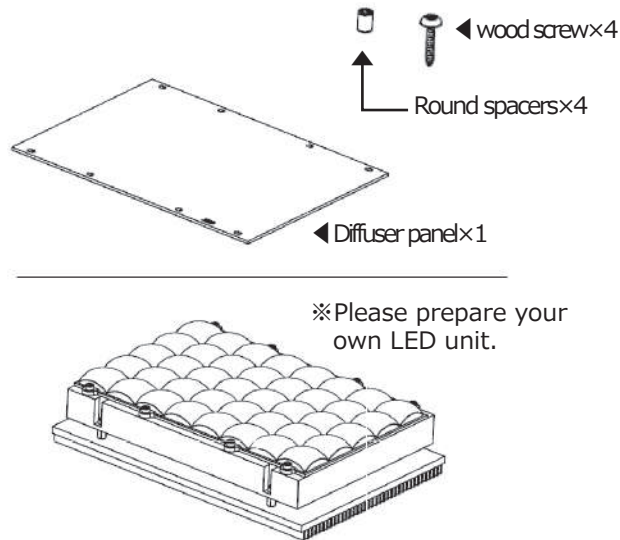

Diffuser3D

Assembly Manual 3D-093-001A

Phrozen 9.3inch MonoLCD ParaLED V2.0 ParaLED V3.0 Model with Square Lens 5×8

Product Contents

The screws you remove will not be used this time, but please keep them in a safe place.